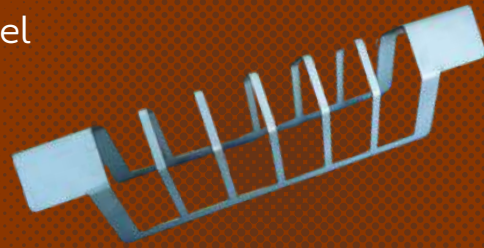

Braai Chop Stand

Body Material: Stainless Steel