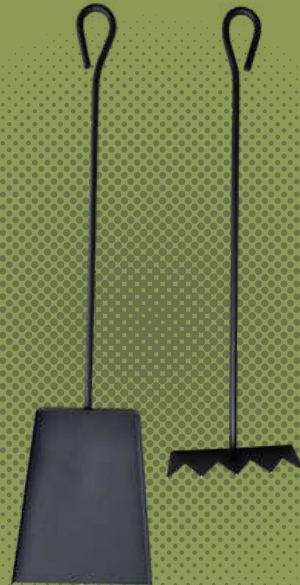

Braai Rake & Spade

Body Material: Mild Steel
Finish: High Heat Paint

Can be sold separately

Built for the Braai!

A solid rake and spade set designed to handle hot coals, ash, and embers.

Built tough for the heat, it's everything you need to keep the fire burning.