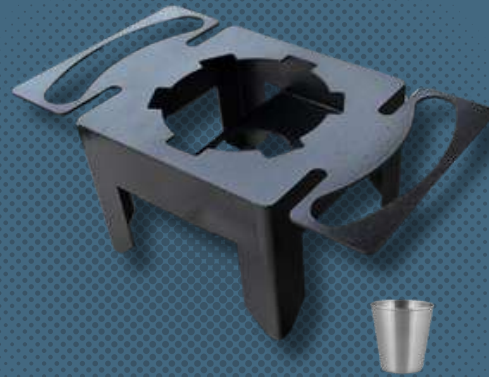

1/4 Potjie Pot Cooker

Body Material: Mild Steel
Finish: High Heat Paint
Includes: Stainless Steel Cup

POTJIE
POT NOT
INCLUDED

Warm food, no fuss.

Just add chafing gel to the cup, place your pot on top, and serve straight from the stand.

Perfect for sauces, soups, and one pot meals.

What's in the box?

1 x Pot Stand
1 x Stainless Steel Cup